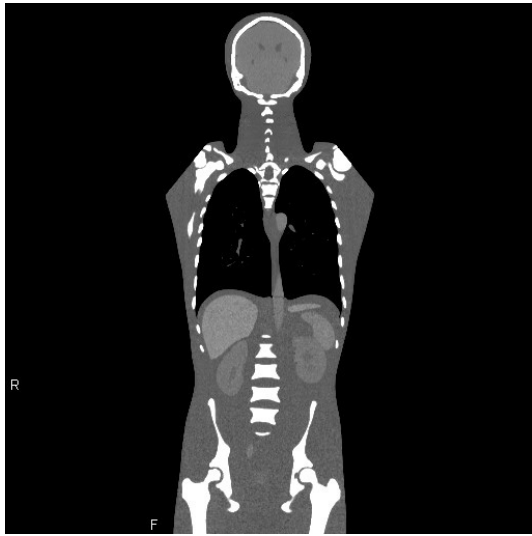

PH-4 CT Torso Phantom CTU-41

Specifications are subject to change without our prior notice.

For the latest information and further details, check our website www.kyotokagaku.com,

follow us on **Facebook** www.facebook.com/kyotokagaku or **contact us at** rw-kyoto@kyotokagaku.co.jp