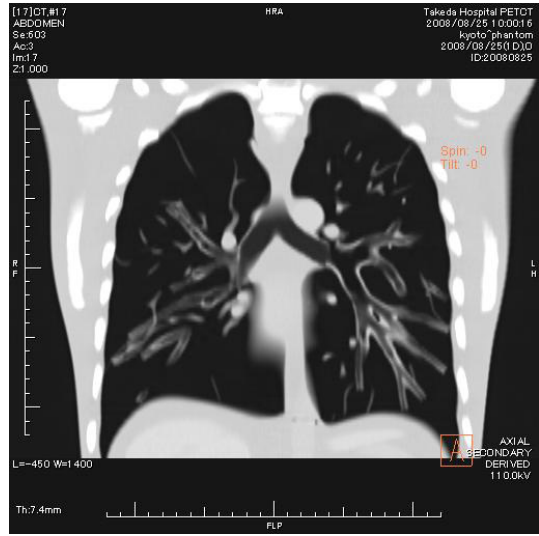

PH-4 CT Torso Phantom CTU-41

Specifications are subject to change without our prior notice.

For the latest information and further details, check our website www.kyotokagaku.com,

follow us on **Facebook** www.facebook.com/kyotokagaku or **contact us at** rw-kyoto@kyotokagaku.co.jp