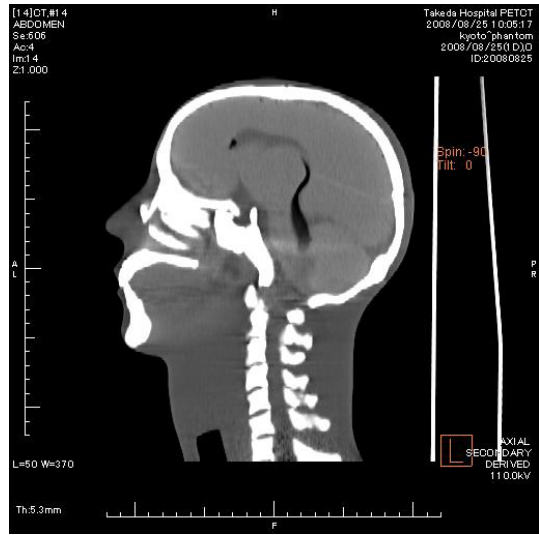

PH-4 CT Torso Phantom CTU-41

Specifications are subject to change without our prior notice.

For the latest information and further details, check our website www.kyotokagaku.com,

follow us on **Facebook** www.facebook.com/kyotokagaku or **contact us at** rw-kyoto@kyotokagaku.co.jp