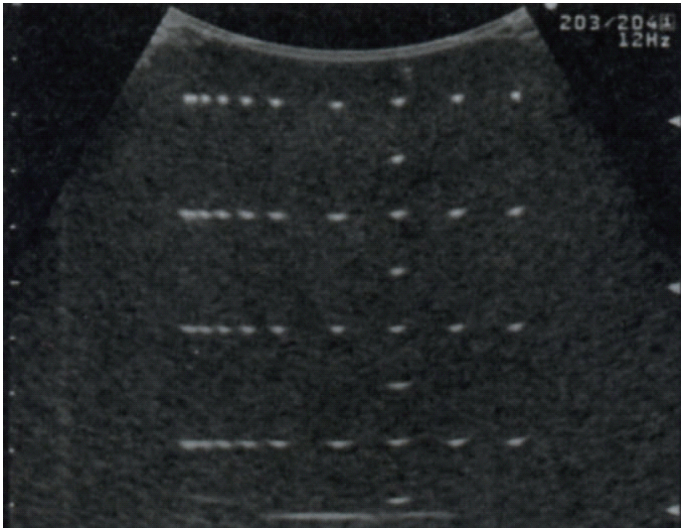

US-2 Ultrasound Quality Assurance Phantoms

string targets

gray scale targets

lateral resolution